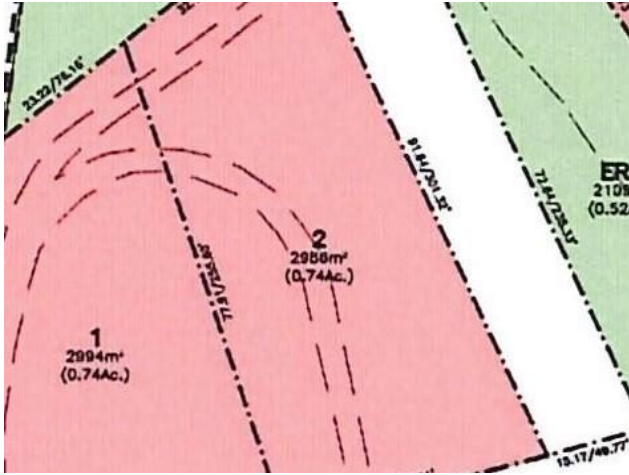

70572 Range Road 224
Greenview, MD, Alberta

MLS # GP210652

$349,900

Division: Rural Greenview, MD

Type: Vacant Land

Style: -

Size: - Age: -

Beds: - Baths: -

Possession: Negotiable

Garage: -

Driveway: -

Heating: -

Water: -

Floors: -

Sewer: None

Roof: -

Taxes: -

Basement: -

Condo Fee: -

Exterior: -

Lot Fee: -

Land: Partial, Treed

Maintenance Fee: -

Features: -

Inclusions: -

Absolutely stunning .....A Must View on this .74 acre Property. To truly understand its value and tranquility you must walk this entire acreage adjacent to the water front of sturgeon lake and the 9 hole Green View Golf resort that boasts a Club House, Licensed Restaurant.